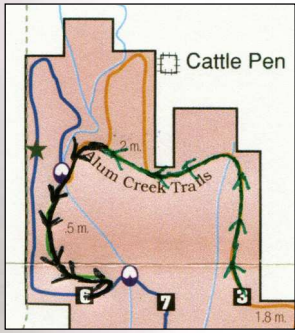

Mushroom Rock State Park

50-Mile Runners take Alexander's Cutoff on Loop # 2 only

★ Hunter Access  
← Parking Lot

To K-140

Gate 6 Manned Aid Station

Big Bluff Loop

Smoky Hill River

→ Outbound  
→ Inbound

Old Grain Bin  
Red Rock Canyon  
Eagle Hack Tower  
Unmanned Aid Station  
Prairie Trails

Corral Shelter Start/Finish

Point A

Kanopolis State Park  
Horsethief Area

Yankee Run Cabin Area  
Rock Quarry

Park Office and Self Pay Station

Girl Scout Camp

Yankee Run Access

Venar (Corp)

AT Area

Course distances listed on back